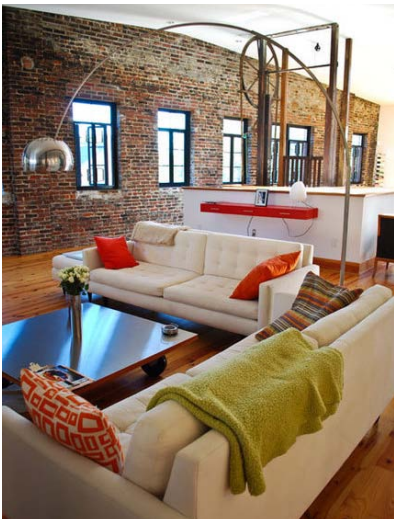

At Home St. Louis featured the high-rise Modernist Central West End condo in a recent issue.

ALISE O'BRIEN

Phil and Hali's Soulard loft apartment received attention from Apartment Therapy recently.

DILIP VISHWANATH